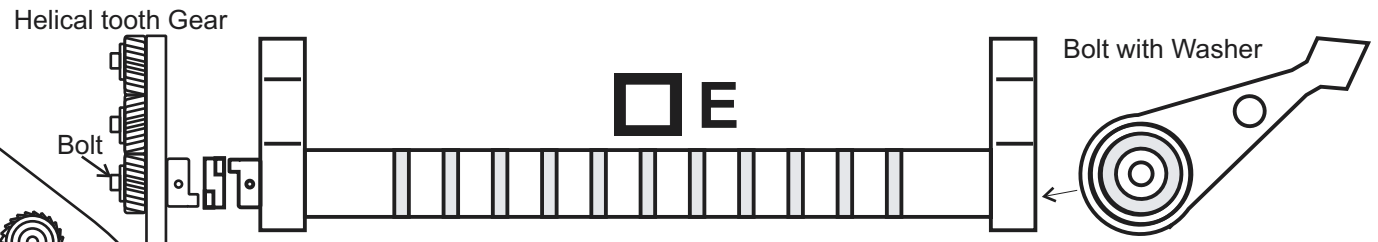

Stahl TF/TC Bearing/Roller ID Sheet

Power Off before removing any guards or doors!!

Please check the box of the style you have.

Straight tooth Gear

Straight tooth Gear

Straight tooth Gear

Helical tooth Gear