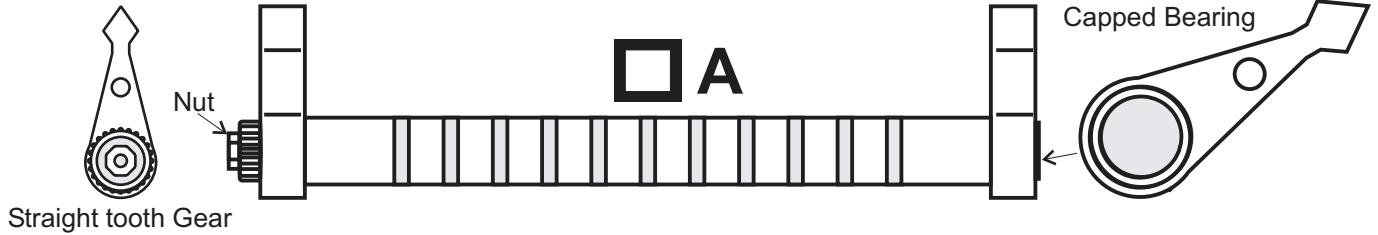

Stahl TF/TC Bearing/Roller ID Sheet

Power Off before removing any guards or doors!!

Please check the box of the style you have.

Straight tooth Gear

Straight tooth Gear

Straight tooth Gear

Helical tooth Gear