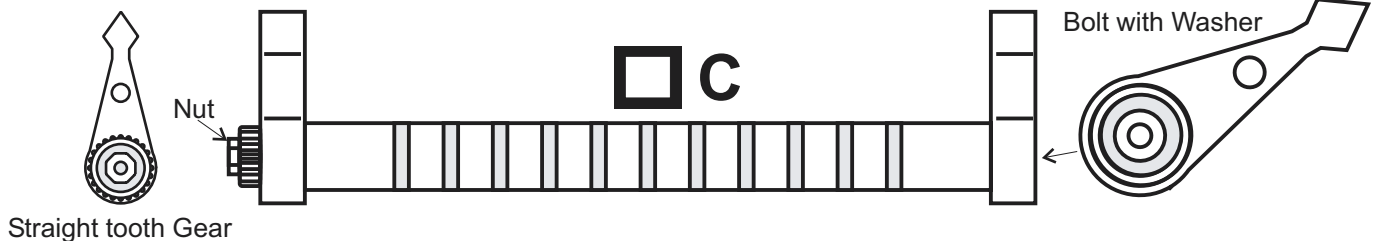

Stahl TF/TC Bearing/Roller ID Sheet

Power Off before removing any guards or doors!!

Please check the box of the style you have.

Straight tooth Gear

Straight tooth Gear

Straight tooth Gear

Helical tooth Gear