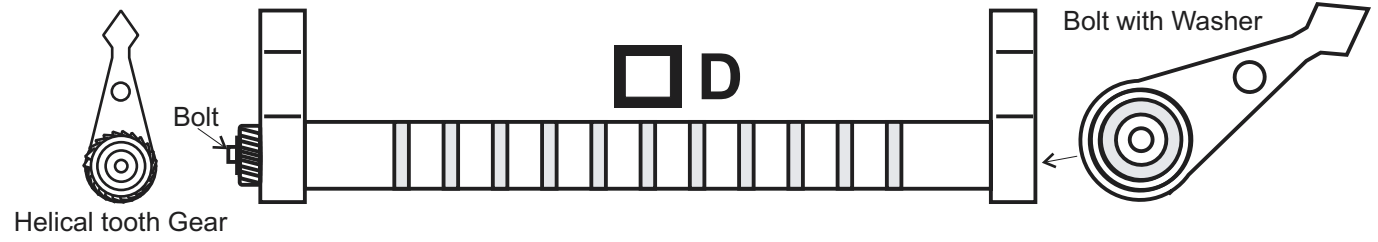

Stahl TF/TC Bearing/Roller ID Sheet

Power Off before removing any guards or doors!!

Please check the box of the style you have.

Straight tooth Gear

Straight tooth Gear

Straight tooth Gear

Helical tooth Gear