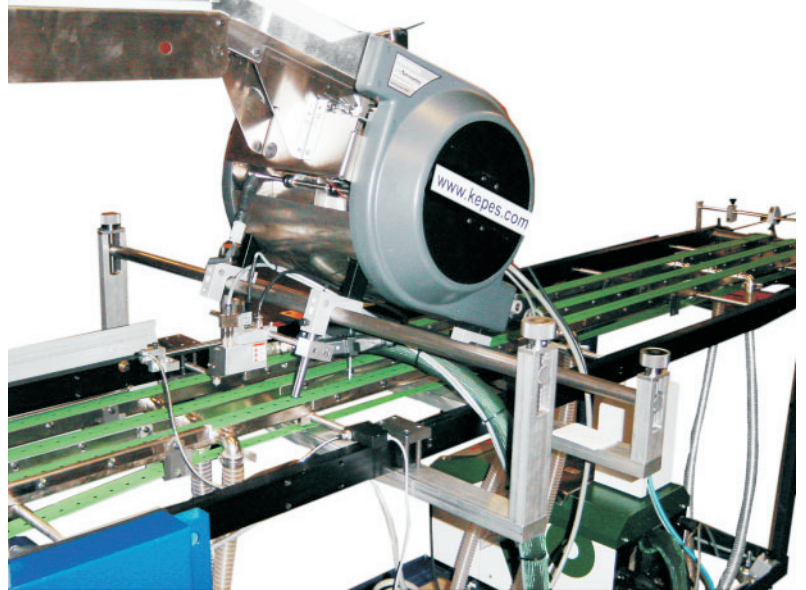

Maverick High-speed Placing System

**Fast -
capable of up to 20,000
per hour**

**Accurate -
up to 1/8" front to back**

**Complete with
necessary
photosensors and
encoder assembly**

**Places cards, folded
sheets, coupons, and
more**

**No operator adjustment
for thickness - Auto
Adjusting**

**Easy set up and
changeover**

**Easily customized to fit
your application**

Does not use vacuum

Placer shown fitted with autoloader

Placer shown fitted on one of KEPES tables

Placer shown mobile stand.