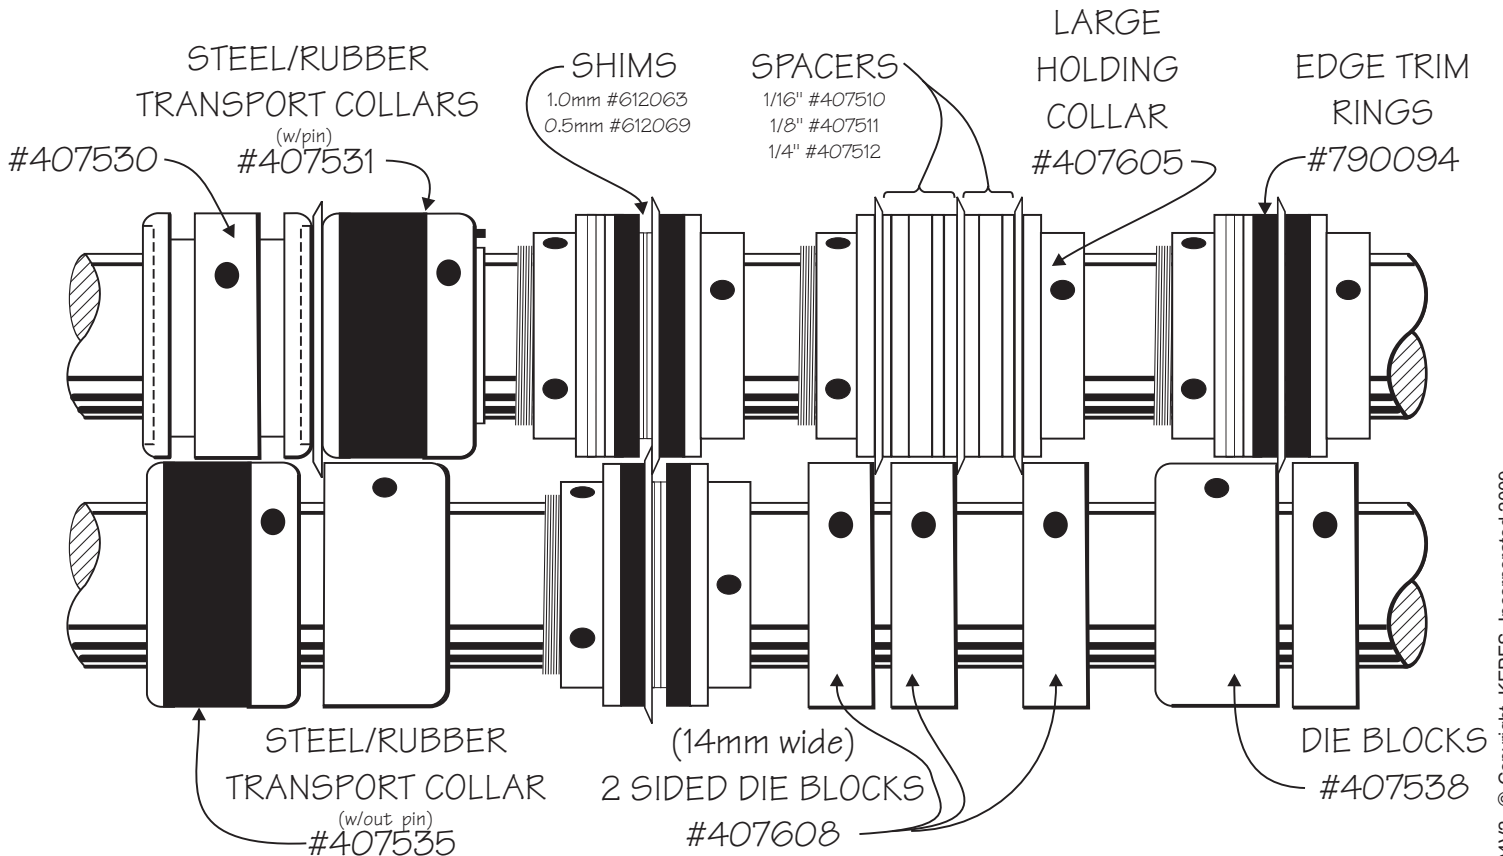

MOST PARTS ARE IN STOCK AND CAN BE SHIPPED THE SAME DAY!!!