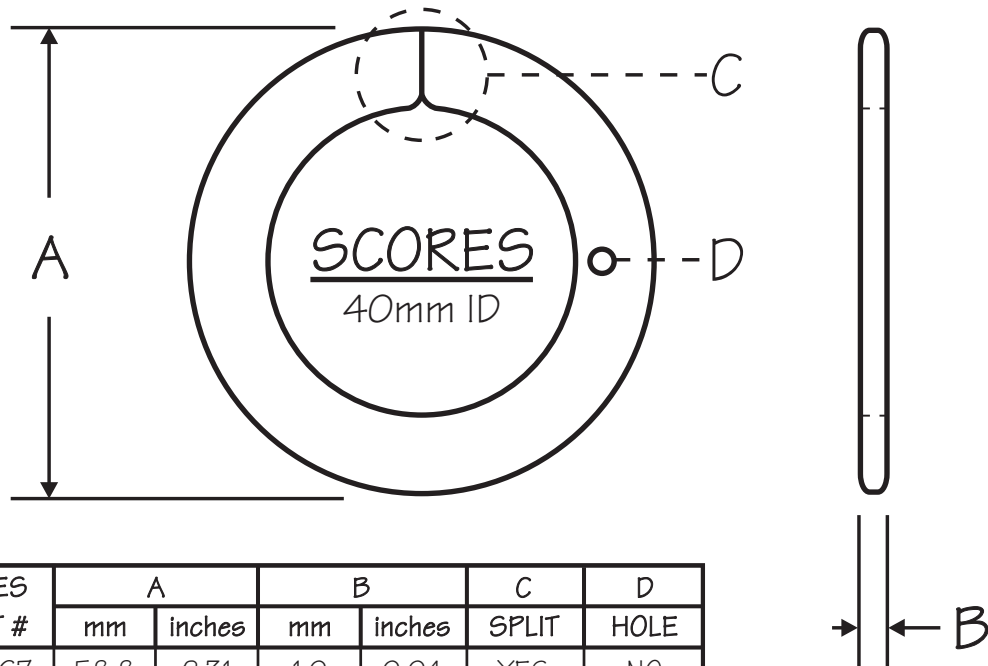

SCORES AND ACCESSORIES

KEPES PART #	A		B		C	D
	mm	inches	mm	inches	SPLIT	HOLE
790167	58.8	2.31	1.0	0.04	YES	NO
790061	59.5	2.34	0.8	0.03	YES	NO
790182	60.0	2.36	0.8	0.03	YES	NO
407207	60.0	2.36	1.5	0.06	NO	YES
407208	60.0	2.36	3.0	0.12	NO	YES
407206	61.0	2.40	0.8	0.03	YES	YES
790181	61.5	2.42	1.5	0.06	NO	NO

MOST PARTS ARE IN STOCK AND CAN BE SHIPPED THE SAME DAY!!!

SLITTERS AND ACCESSORIES

KEPES PART#	A		B		C	D
	mm	inches	mm	inches	SPLIT	HOLE
407305	62.0	2.44	0.5	0.02	YES	YES
407306	64.0	2.52	0.5	0.02	YES	YES
407344	64.0	2.52	2.0	0.08	NO	YES
790066	62.0	2.44	1.6	0.06	NO	YES
790076	62.0	2.44	0.5	0.02	NO	YES
790089	62.0	2.44	1.0	0.04	NO	NO