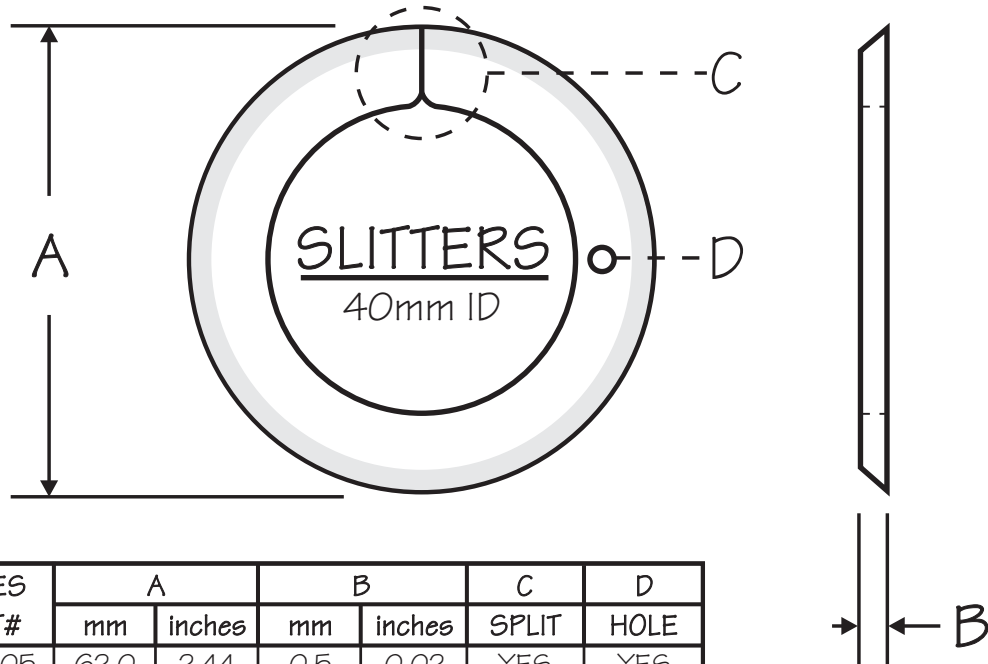

SLITTERS AND ACCESSORIES

KEPES PART#	A		B		C	D
	mm	inches	mm	inches	SPLIT	HOLE
407305	62.0	2.44	0.5	0.02	YES	YES
407306	64.0	2.52	0.5	0.02	YES	YES
407344	64.0	2.52	2.0	0.08	NO	YES
790066	62.0	2.44	1.6	0.06	NO	YES
790076	62.0	2.44	0.5	0.02	NO	YES
790089	62.0	2.44	1.0	0.04	NO	NO