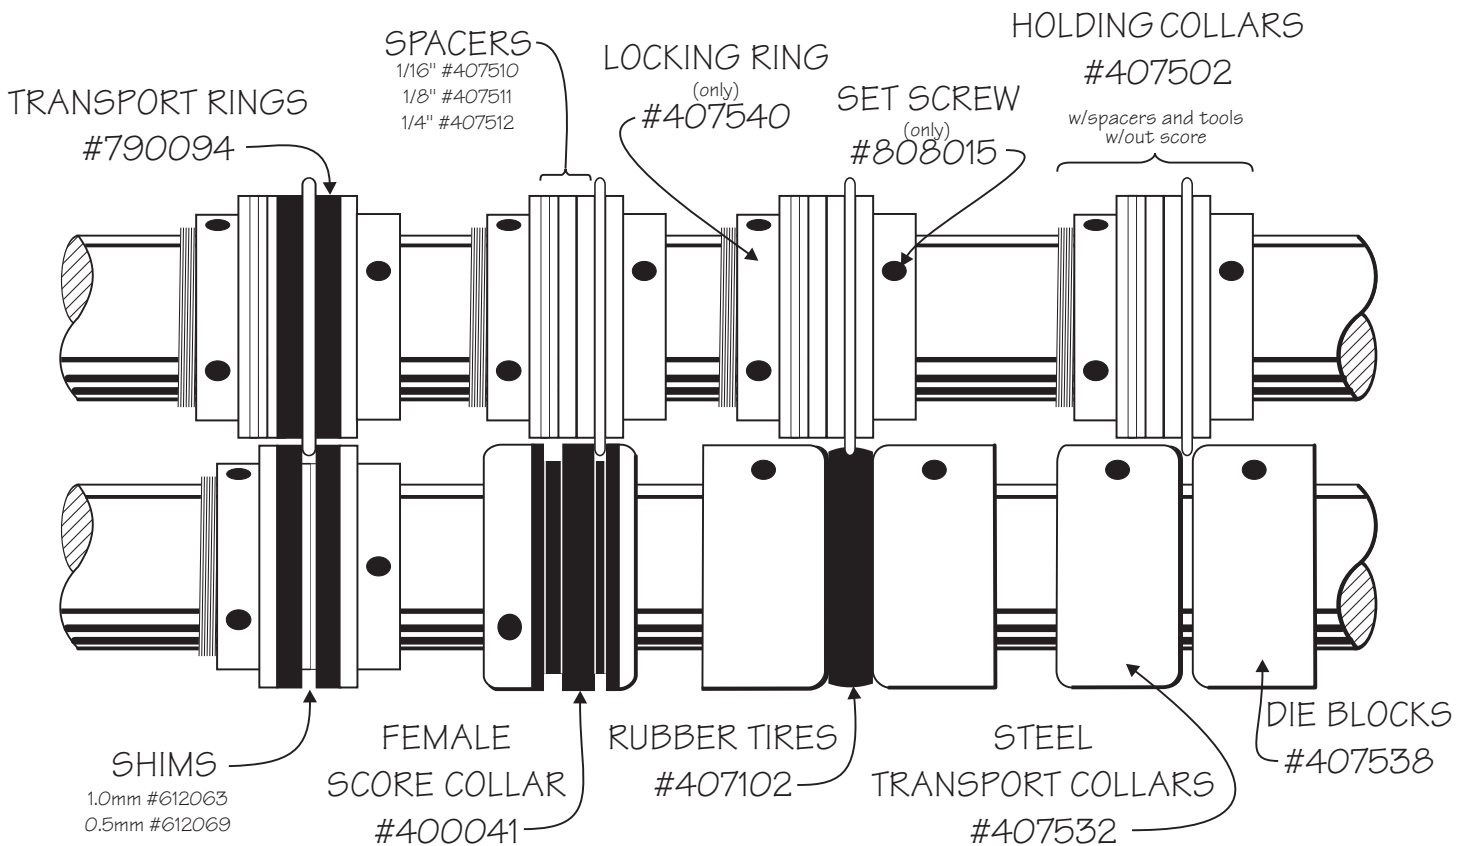

SCORES AND ACCESSORIES

KEPES PART #	A		B		C	D
	mm	inches	mm	inches	SPLIT	HOLE
790167	58.8	2.31	1.0	0.04	YES	NO
790061	59.5	2.34	0.8	0.03	YES	NO
790182	60.0	2.36	0.8	0.03	YES	NO
407207	60.0	2.36	1.5	0.06	NO	YES
407208	60.0	2.36	3.0	0.12	NO	YES
407206	61.0	2.40	0.8	0.03	YES	YES
790181	61.5	2.42	1.5	0.06	NO	NO

MOST PARTS ARE IN STOCK AND CAN BE SHIPPED THE SAME DAY!!!

SLITTERS AND ACCESSORIES

KEPES PART#	A		B		C	D
	mm	inches	mm	inches	SPLIT	HOLE
407305	62.0	2.44	0.5	0.02	YES	YES
407306	64.0	2.52	0.5	0.02	YES	YES
407344	64.0	2.52	2.0	0.08	NO	YES
790066	62.0	2.44	1.6	0.06	NO	YES
790076	62.0	2.44	0.5	0.02	NO	YES
790089	62.0	2.44	1.0	0.04	NO	NO

MOST PARTS ARE IN STOCK AND CAN BE SHIPPED THE SAME DAY!!!

STRIPPERS AND ACCESSORIES

CENTER TRIM STRIPPERS

EDGE TRIM STRIPPERS

PLEASE NOTE:
Accessory tools are included
with holding collar purchase.
These tools can also be purchased separately.