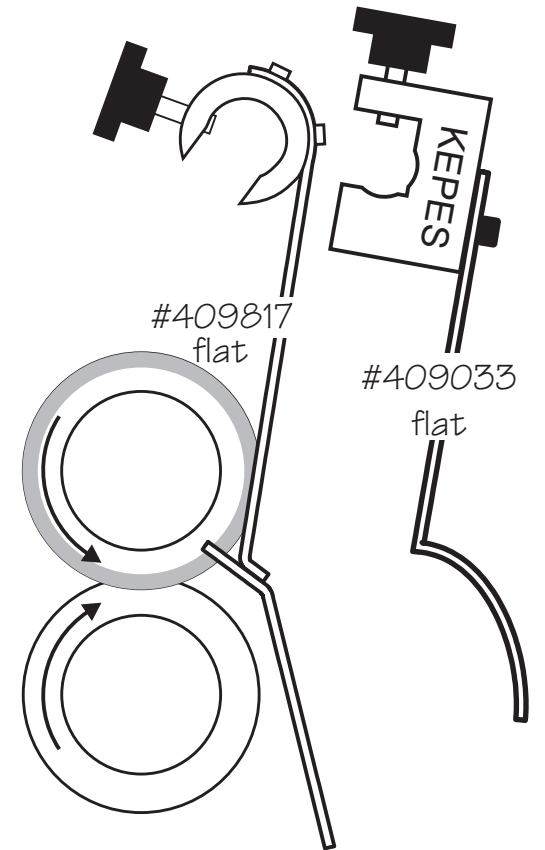

STRIPPERS AND ACCESSORIES

CENTER TRIM STRIPPERS

EDGE TRIM STRIPPERS