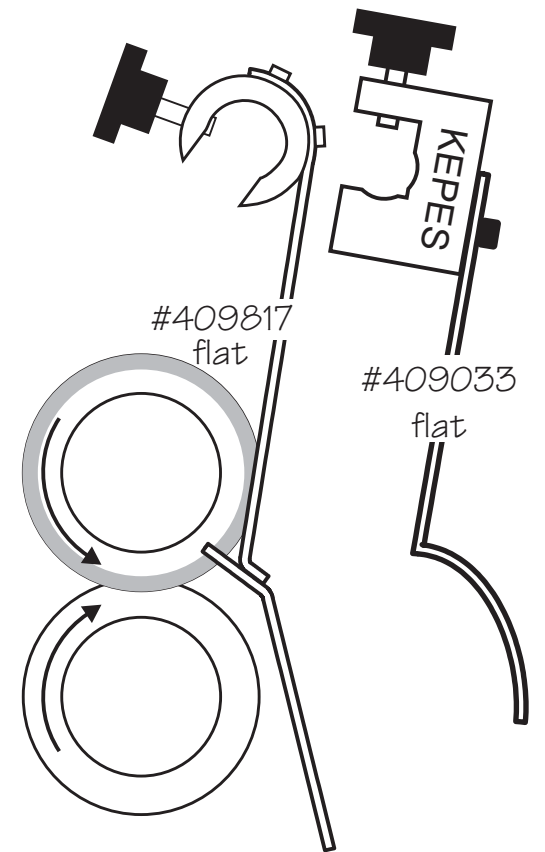

SCORES AND ACCESSORIES

KEPES PART #	A		B		C	D
	mm	inches	mm	inches	SPLIT	HOLE
790167	58.8	2.31	1.0	0.04	YES	NO
790061	59.5	2.34	0.8	0.03	YES	NO
790182	60.0	2.36	0.8	0.03	YES	NO
407207	60.0	2.36	1.5	0.06	NO	YES
407208	60.0	2.36	3.0	0.12	NO	YES
407206	61.0	2.40	0.8	0.03	YES	YES
790181	61.5	2.42	1.5	0.06	NO	NO

MOST PARTS ARE IN STOCK AND CAN BE SHIPPED THE SAME DAY!!!

SLITTERS AND ACCESSORIES

KEPES PART#	A		B		C	D
	mm	inches	mm	inches	SPLIT	HOLE
407305	62.0	2.44	0.5	0.02	YES	YES
407306	64.0	2.52	0.5	0.02	YES	YES
407344	64.0	2.52	2.0	0.08	NO	YES
790066	62.0	2.44	1.6	0.06	NO	YES
790076	62.0	2.44	0.5	0.02	NO	YES
790089	62.0	2.44	1.0	0.04	NO	NO

MOST PARTS ARE IN STOCK AND CAN BE SHIPPED THE SAME DAY!!!

STRIPPERS AND ACCESSORIES

CENTER TRIM STRIPPERS

EDGE TRIM STRIPPERS

PLEASE NOTE:
Accessory tools are included
with holding collar purchase.
These tools can also be purchased separately.