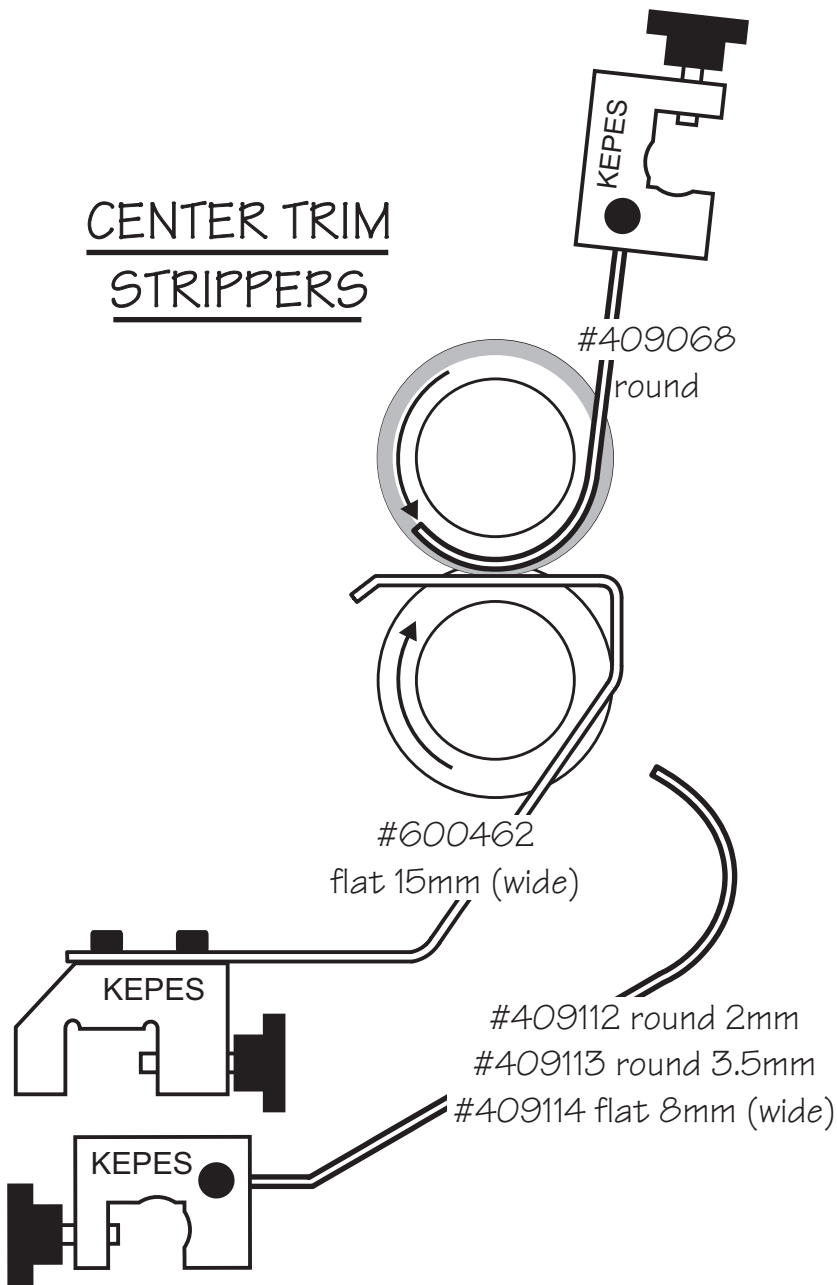

SCORES AND ACCESSORIES

KEPES PART #	A		B		C	D
	mm	inches	mm	inches	SPLIT	HOLE
790167	58.8	2.31	1.0	0.04	YES	NO
790061	59.5	2.34	0.8	0.03	YES	NO
790182	60.0	2.36	0.8	0.03	YES	NO
407207	60.0	2.36	1.5	0.06	NO	YES
407208	60.0	2.36	3.0	0.12	NO	YES
407206	61.0	2.40	0.8	0.03	YES	YES
790181	61.5	2.42	1.5	0.06	NO	NO

MOST PARTS ARE IN STOCK AND CAN BE SHIPPED THE SAME DAY!!!

SLITTERS AND ACCESSORIES

KEPES PART#	A		B		C	D
	mm	inches	mm	inches	SPLIT	HOLE
407305	62.0	2.44	0.5	0.02	YES	YES
407306	64.0	2.52	0.5	0.02	YES	YES
407344	64.0	2.52	2.0	0.08	NO	YES
790066	62.0	2.44	1.6	0.06	NO	YES
790076	62.0	2.44	0.5	0.02	NO	YES
790089	62.0	2.44	1.0	0.04	NO	NO

MOST PARTS ARE IN STOCK AND CAN BE SHIPPED THE SAME DAY!!!

STRIPPERS AND ACCESSORIES

CENTER TRIM STRIPPERS

EDGE TRIM STRIPPERS

PLEASE NOTE:
Accessory tools are included
with holding collar purchase.
These tools can also be purchased separately.