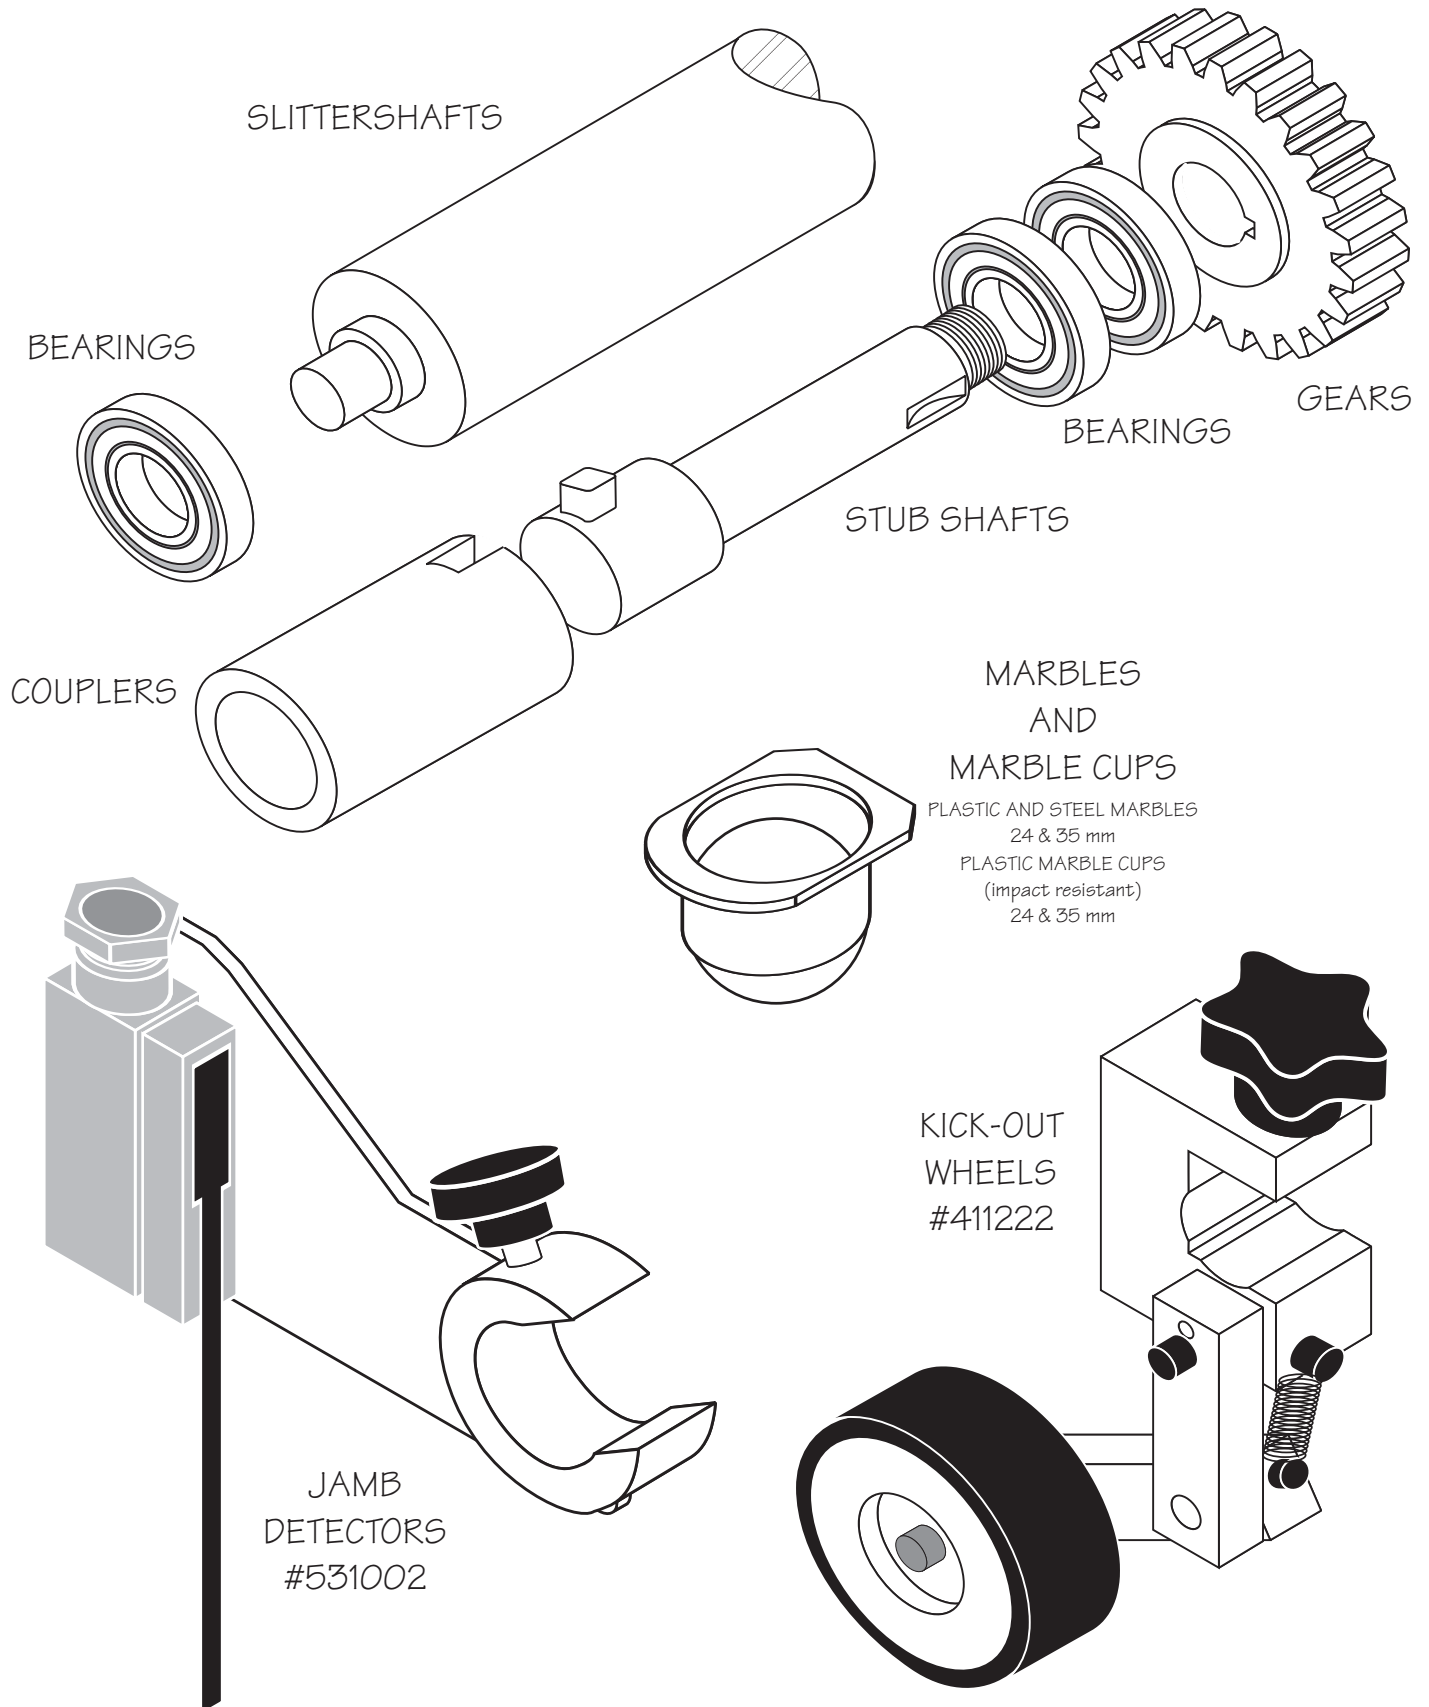

SLITTERSHAFTS AND ACCESSORIES

MOST PARTS ARE IN STOCK AND CAN BE SHIPPED THE SAME DAY!!!