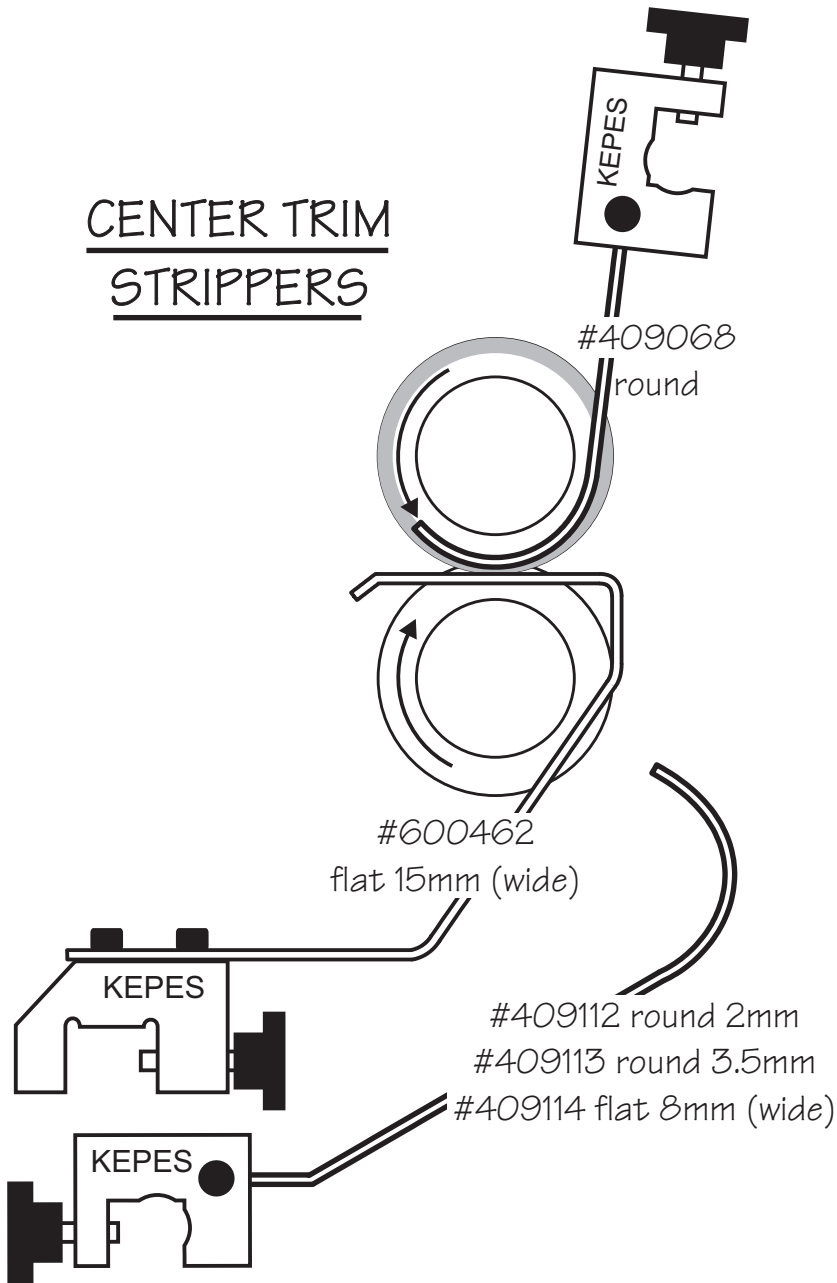

STRIPPERS AND ACCESSORIES

CENTER TRIM STRIPPERS

EDGE TRIM STRIPPERS